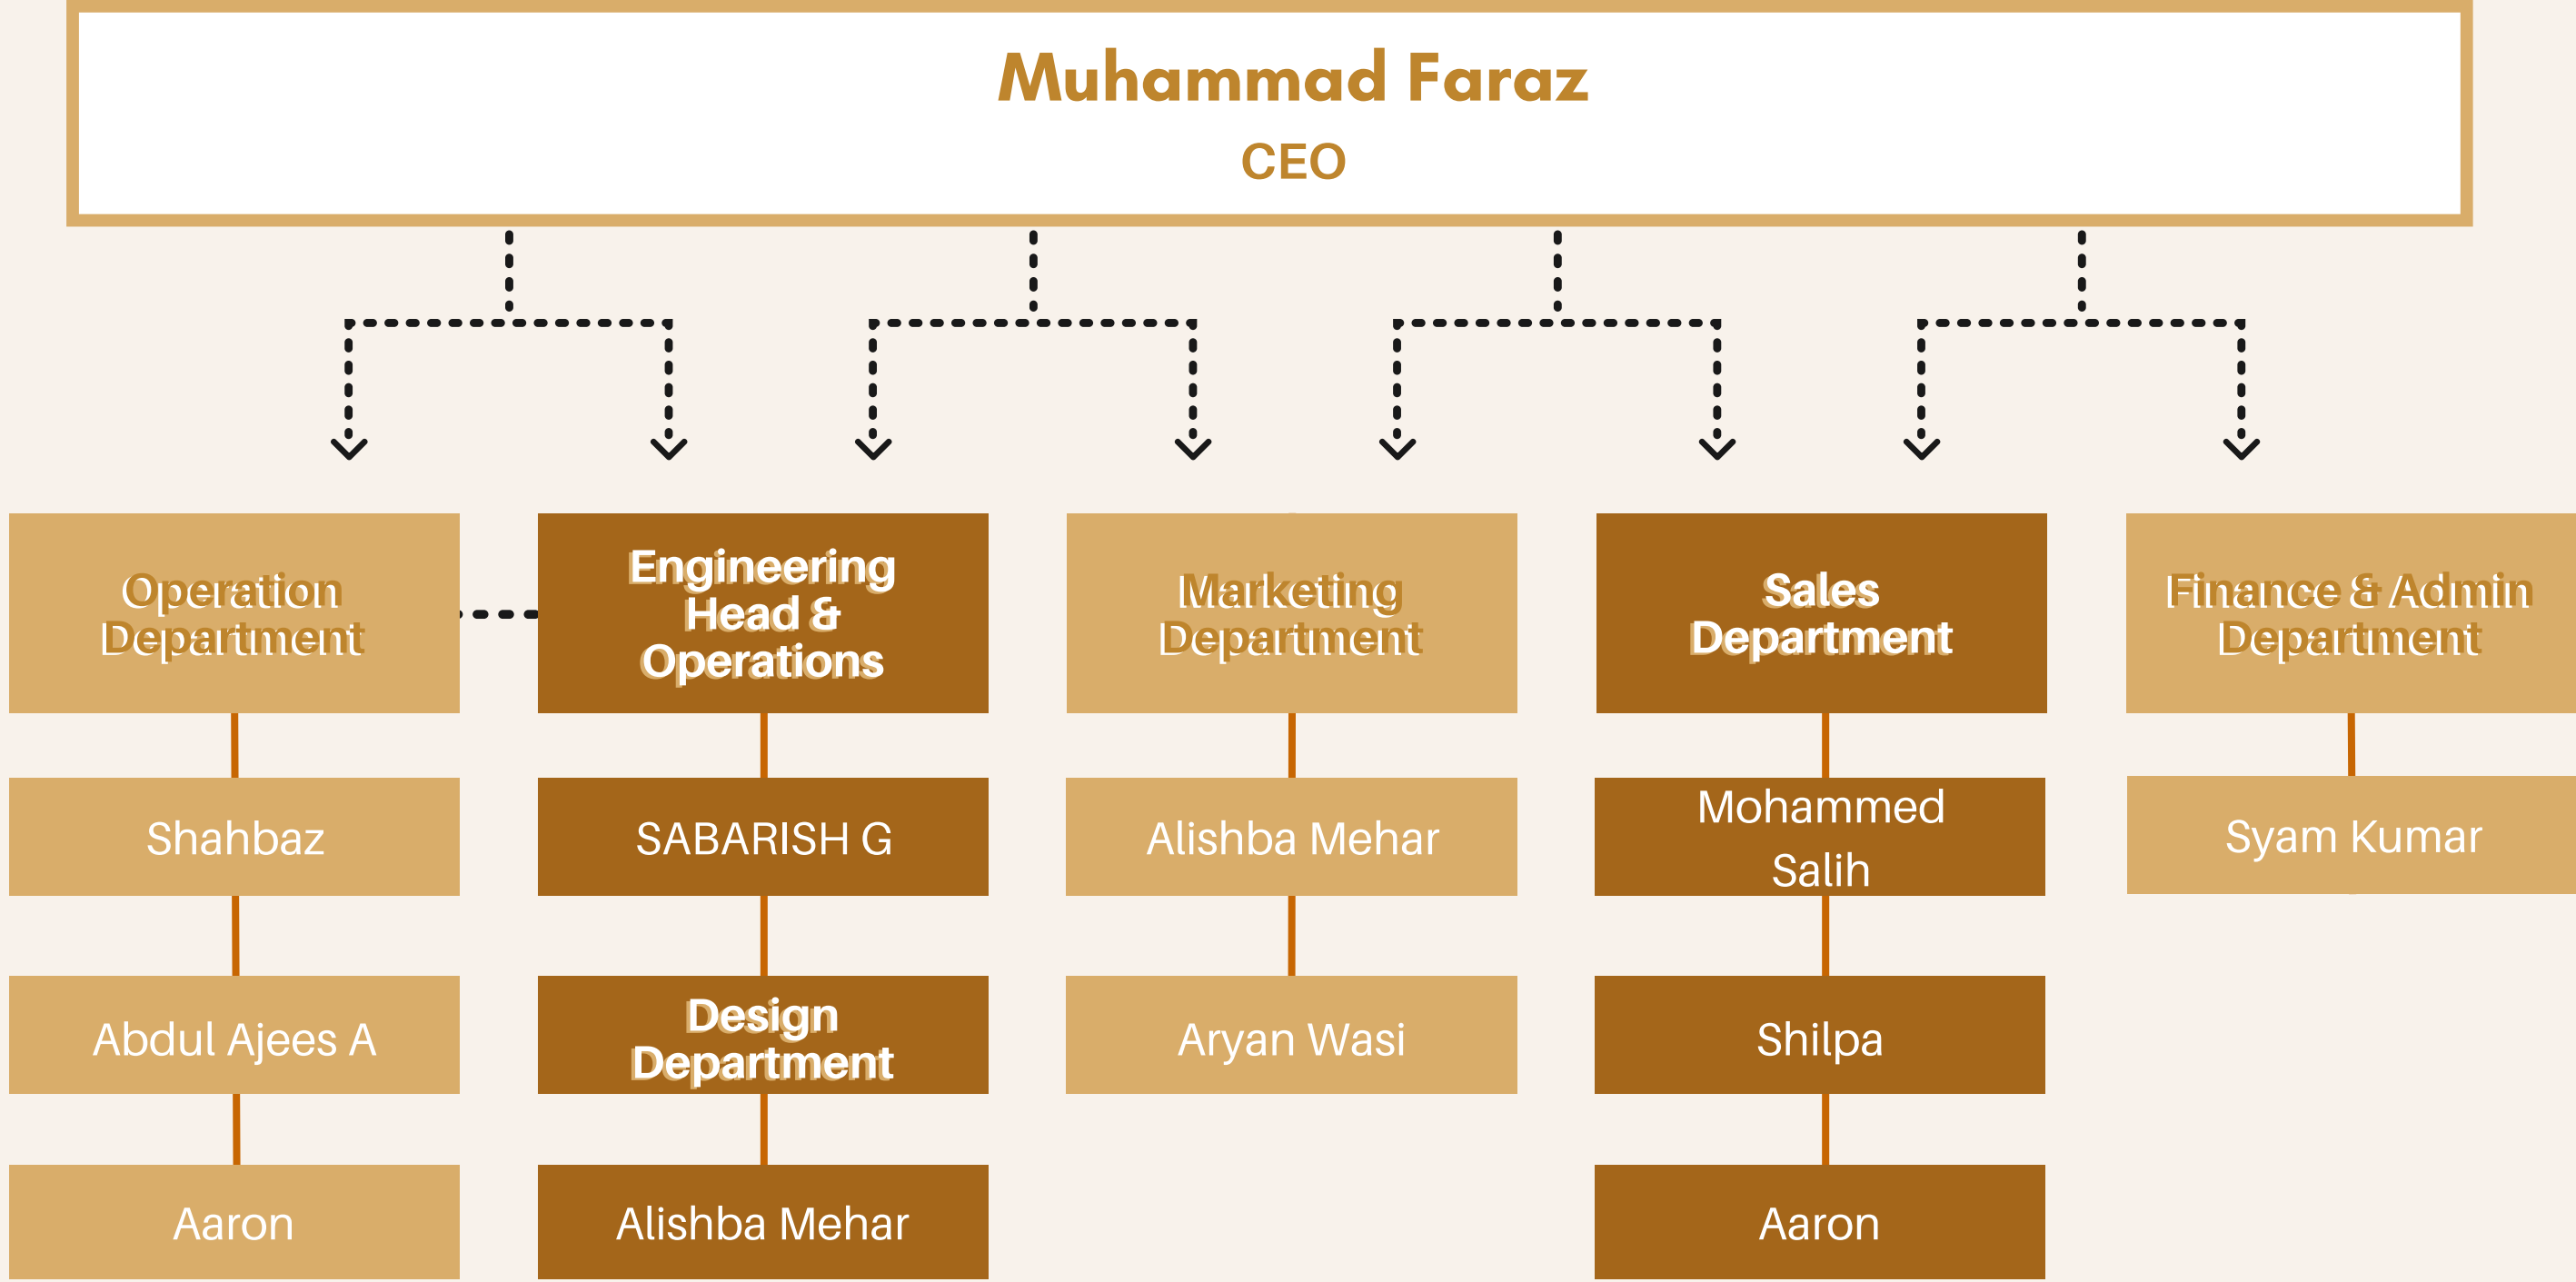

ORGANIZATIONAL CHART